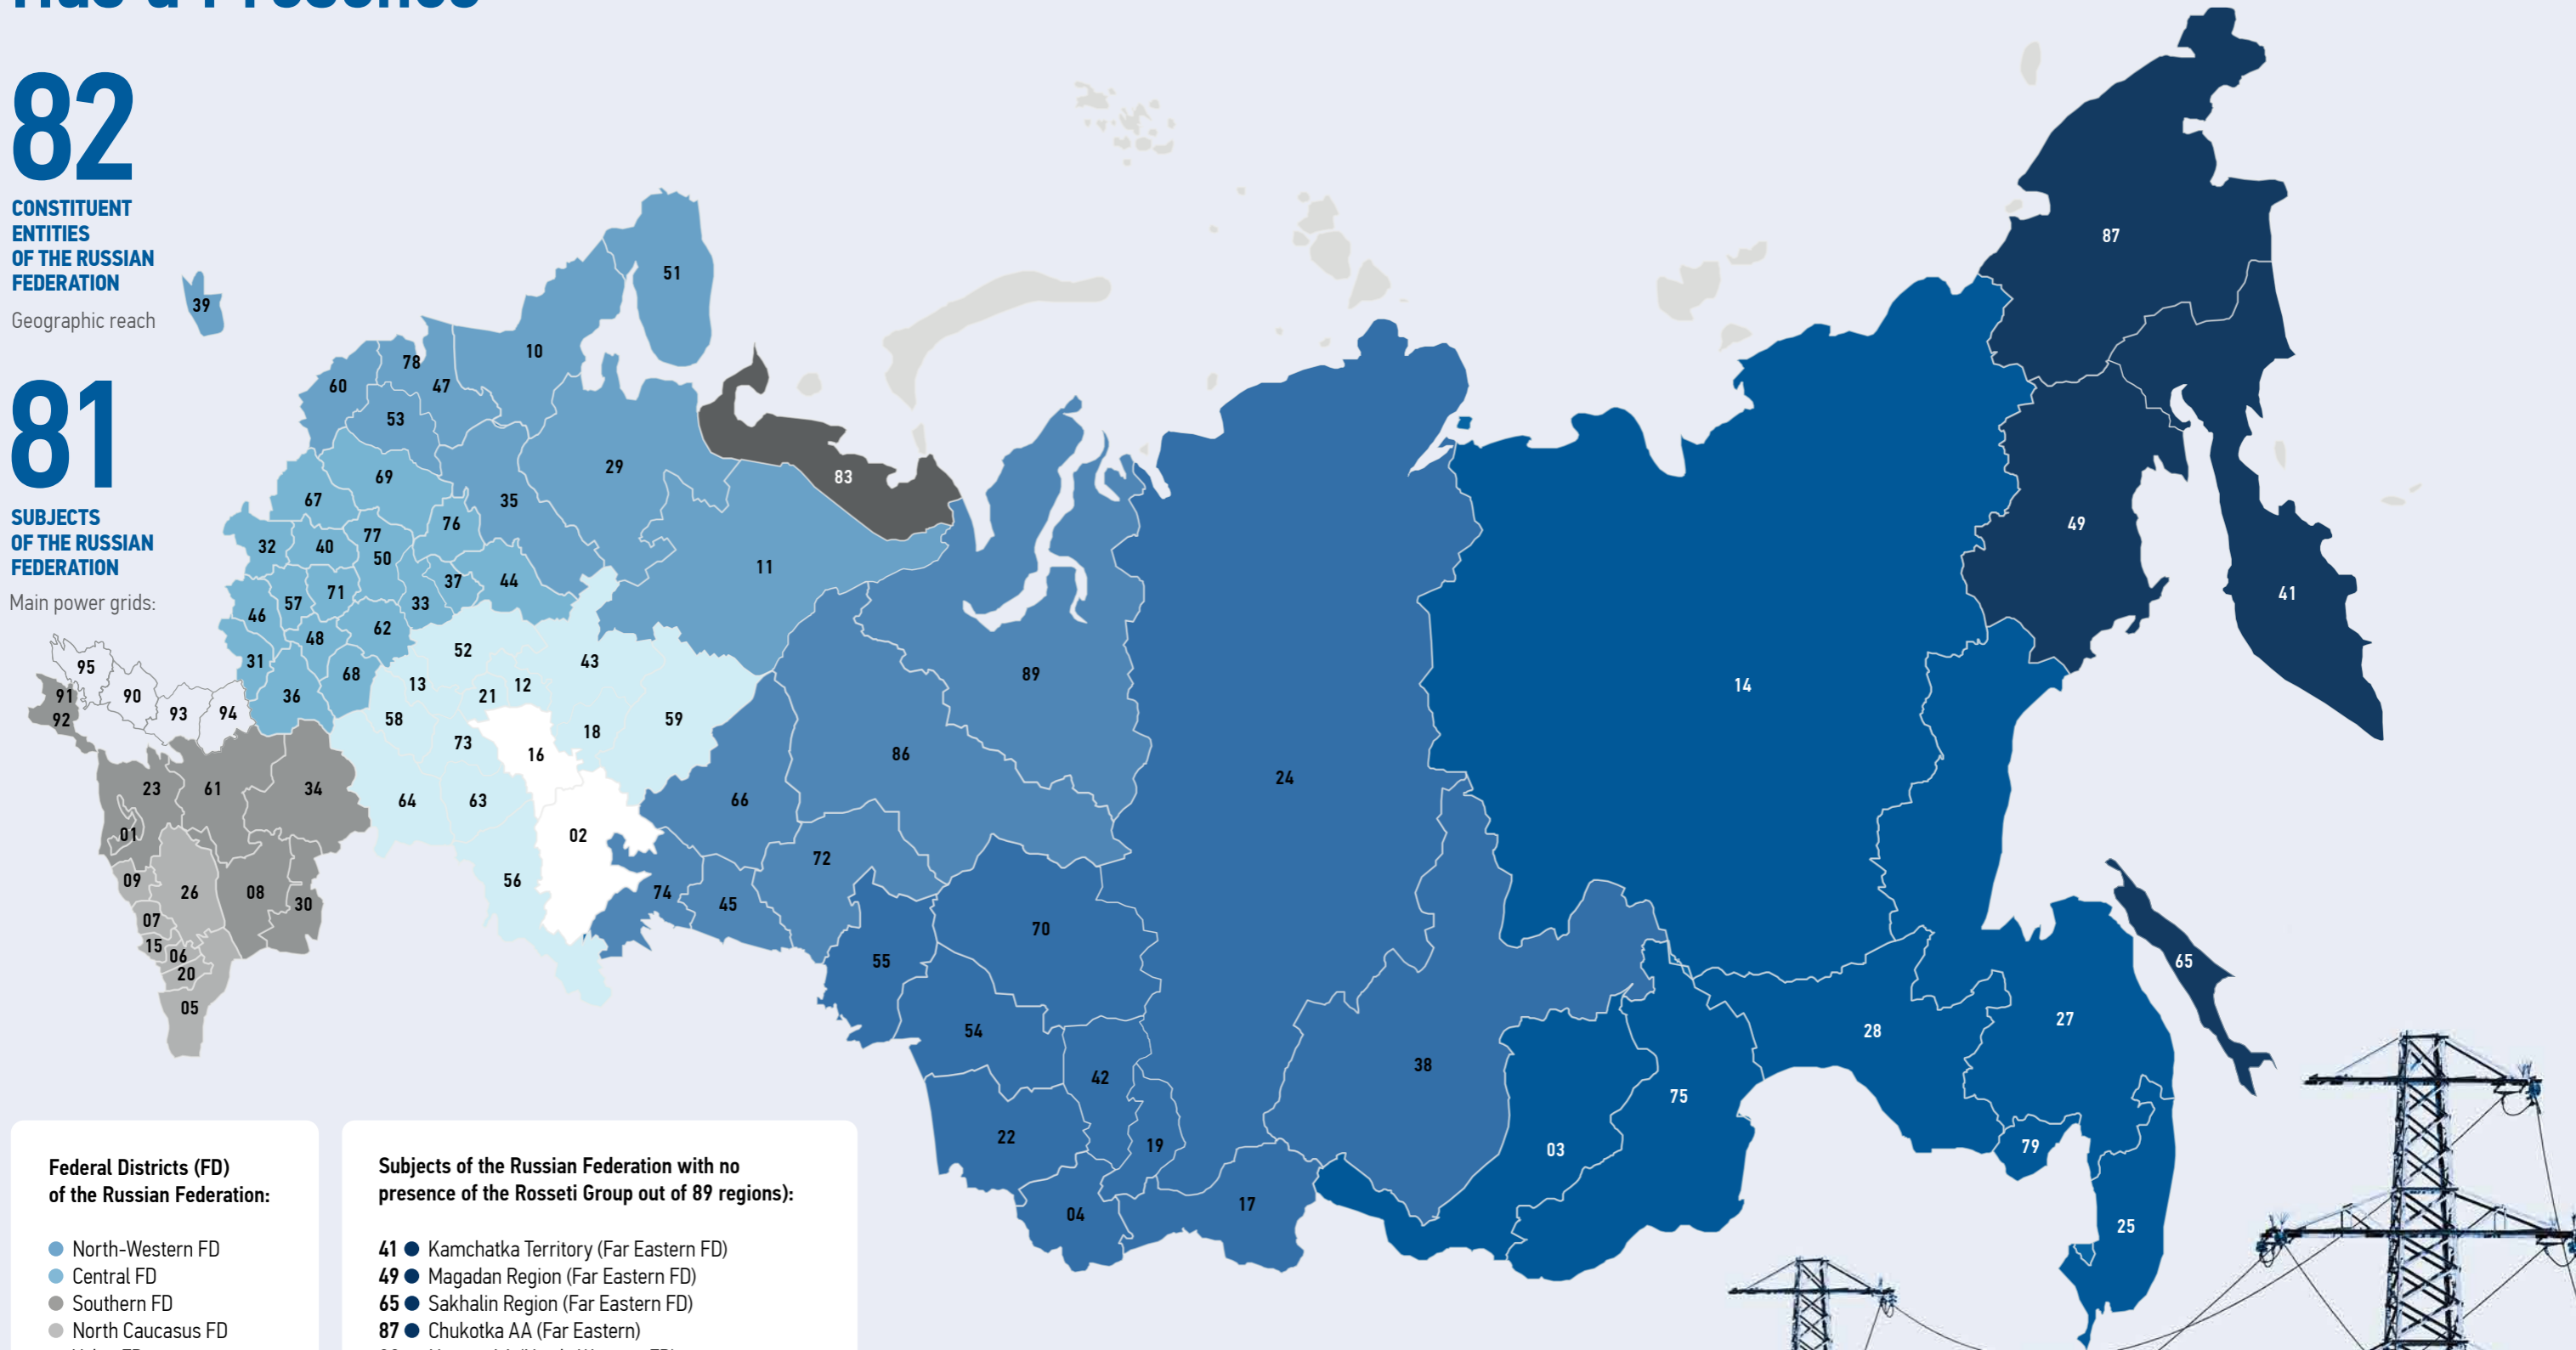

Regions Where the Rosseti Group Has a Presence

82

CONSTITUENT ENTITIES OF THE RUSSIAN FEDERATION

Geographic reach

81

SUBJECTS OF THE RUSSIAN FEDERATION

Main power grids:

Federal Districts (FD) of the Russian Federation:

- North-Western FD
- Central FD
- Southern FD
- North Caucasus FD
- Volga FD
- Urals FD
- Siberian FD
- Far Eastern FD

Subjects of the Russian Federation with no presence of the Rosseti Group out of 89 regions):

Siberian FD

Region code	RF subject (time difference)	Adm. centre	DGC	MPG
04	Altay Republic (+4)	Gorno-Altaysk	Altaienergo (Rosseti Siberia)	no presence
17	Tyva Republic (+4)	Kyzyl	Tyvaenergo (Rosseti Siberia)	Khakassk MPGE (MPG of Siberia)
19	Republic of Khakassia (+4)	Abakan	Khakasenergo (Rosseti Siberia)	
22	Altay Territory (+4)	Barnaul	Altaienergo (Rosseti Siberia)	West Siberian MPGE (MPG of Siberia)
54	Novo-Siberiysk Region (+4)	Novo-Siberiysk	Regional power grids (RPG), Energetik	West Siberian MPGE (MPG of Siberia), Electromagistral
55	Omsk Region (+3)	Omsk	Omskenenergo (Rosseti Siberia)	North-West (MPG of Siberia)
24	Krasnoyarsk Region (+4)	Krasnoyarsk	Krasnoyarskenenergo (Rosseti Siberia)	Krasnoyarsk, Khakassk MPGE (MPG of Siberia)
38	Irkutsk Region (+5)	Irkutsk	no presence	
42	Kemerovo Region – Kuzbass (+4)	Kemerovo	Kuzbassenergo-PGR (Rosseti Siberia)	Kuzbass MPGE (MPG of Siberia)
70	Tomsk Region (+4)	Tomsk	Rosseti Tomsk	Kuzbass MPGE (MPG of Siberia)